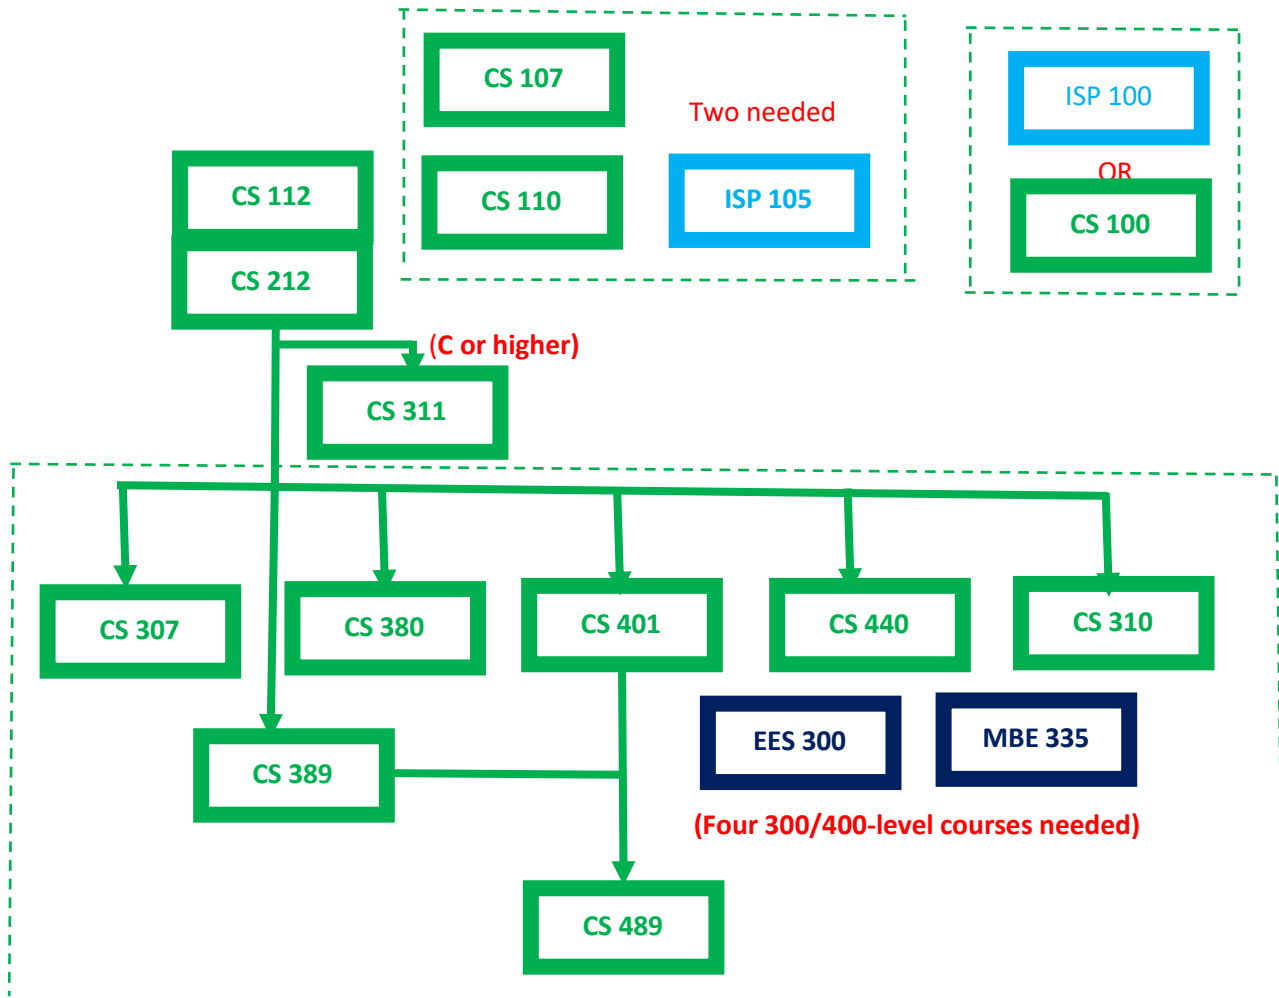

Computer Information Systems (BA) Map

First course: prerequisites and offering frequency

- 1) CS 112: placement level B, A, or H; MATH 104 with a grade B or higher. Offered every semester.
- 2) CS 107: placement level C, B, A, or H. Offered every fall semester.
- 3) ISP 101: No prerequisite. Offered every semester.
- 4) CS 100: placement level C, B, A, or H. Offered every spring semester.
- 5) CS 110: placement level B, A, or H; MATH 104 with a grade C- or higher. Offered every semester.
- 6) ISP 105: No prerequisite. Offered on demand.